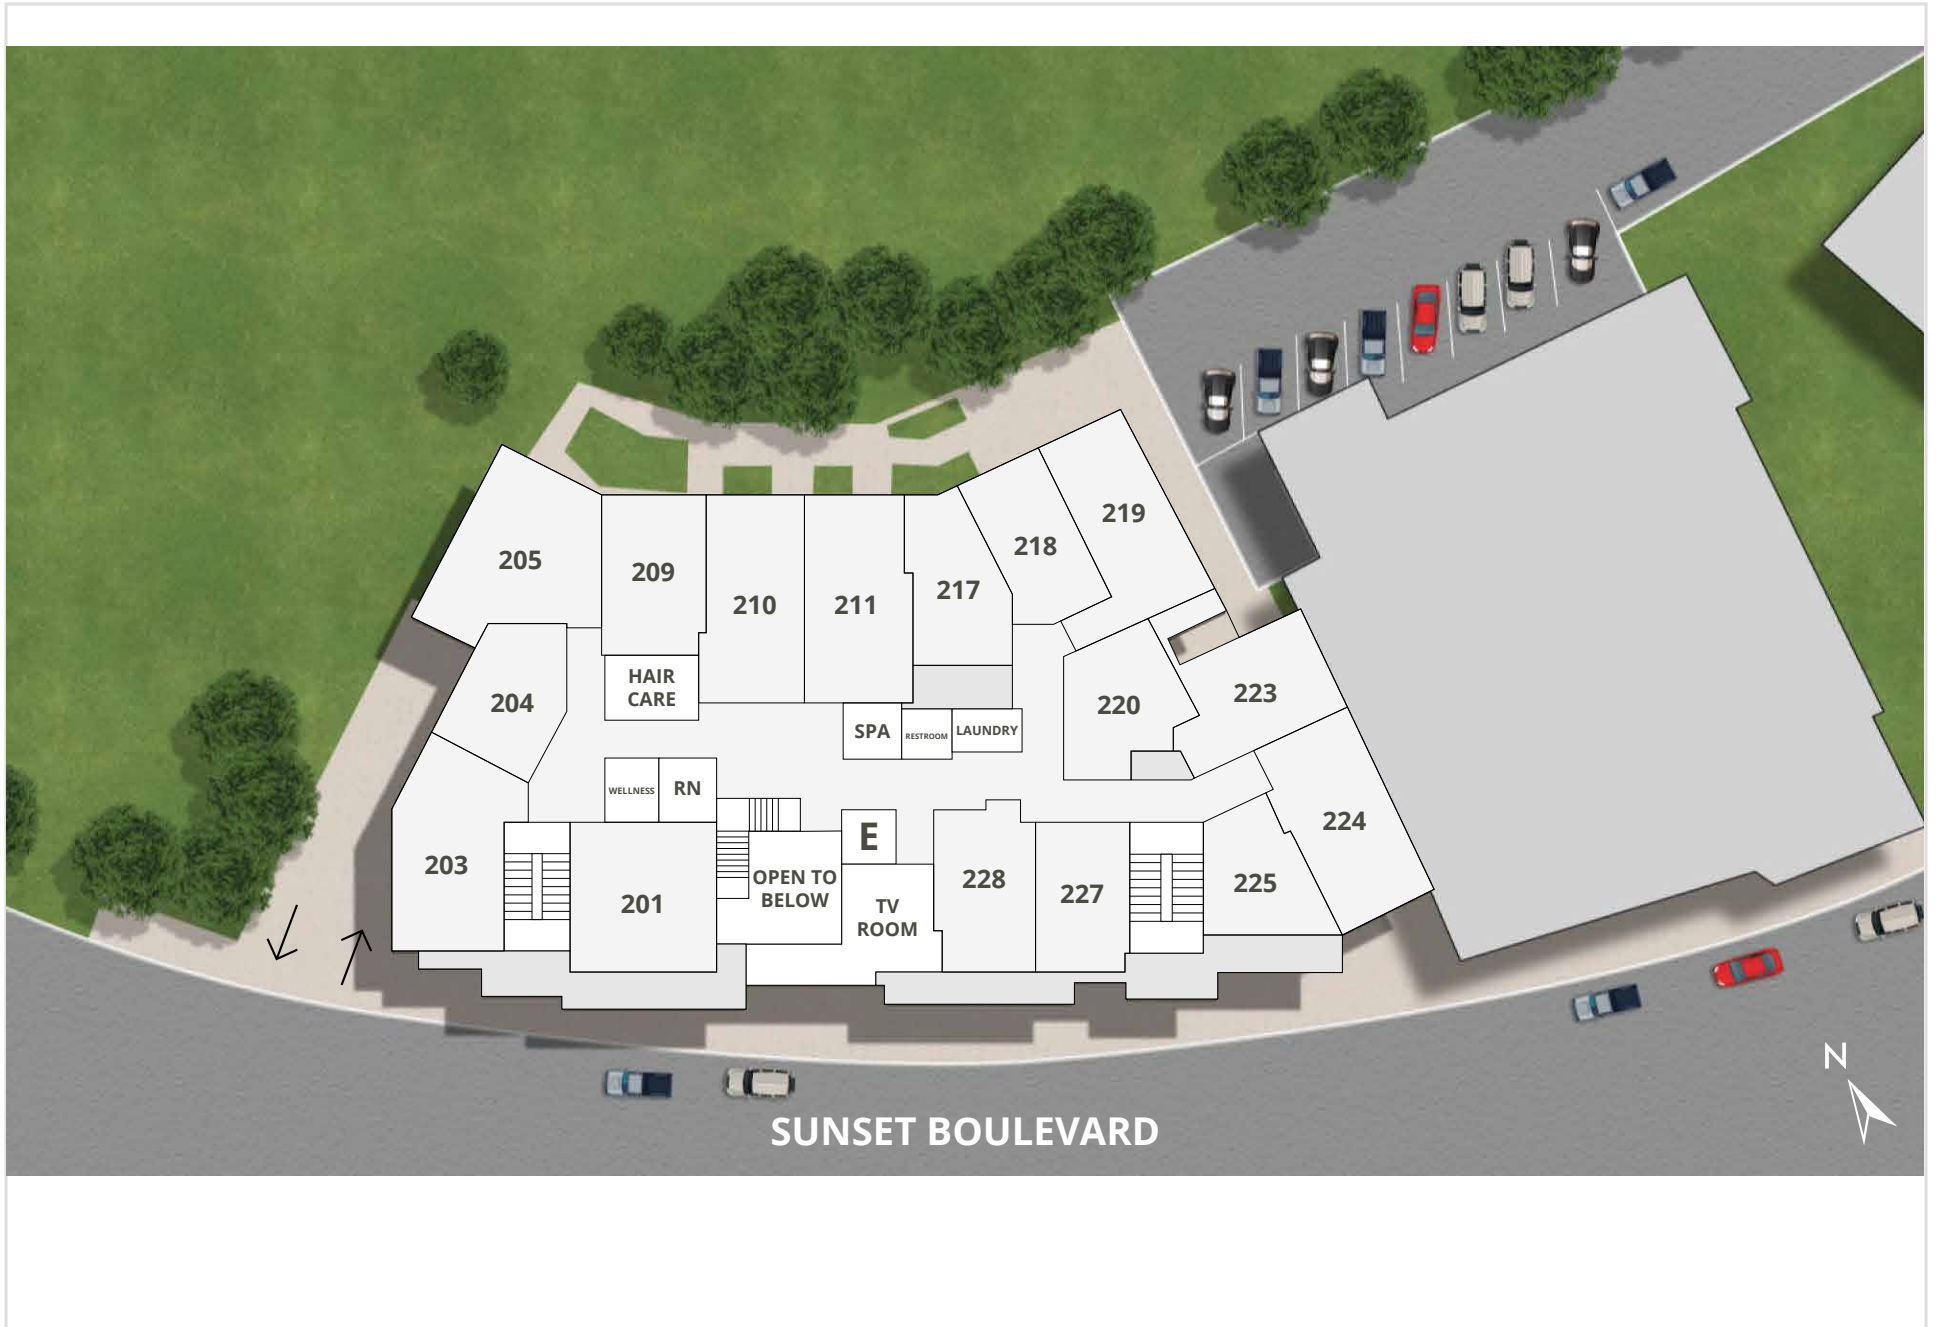

SUNSET BOULEVARD

Floor 0

Atria Park of Pacific Palisades
15441 Sunset Blvd | Pacific Palisades, CA 90272 | www.atriaseniorliving.com

Atria Park
OF PACIFIC PALISADES

Floor 1

Atria Park of Pacific Palisades

15441 Sunset Blvd | Pacific Palisades, CA 90272 | www.atriaseniorliving.com

Atria Park
OF PACIFIC PALISADES

Floor 2

Atria Park of Pacific Palisades

15441 Sunset Blvd | Pacific Palisades, CA 90272 | www.atriaseniorliving.com

Atria Park
OF PACIFIC PALISADES

Floor 3

Atria Park of Pacific Palisades