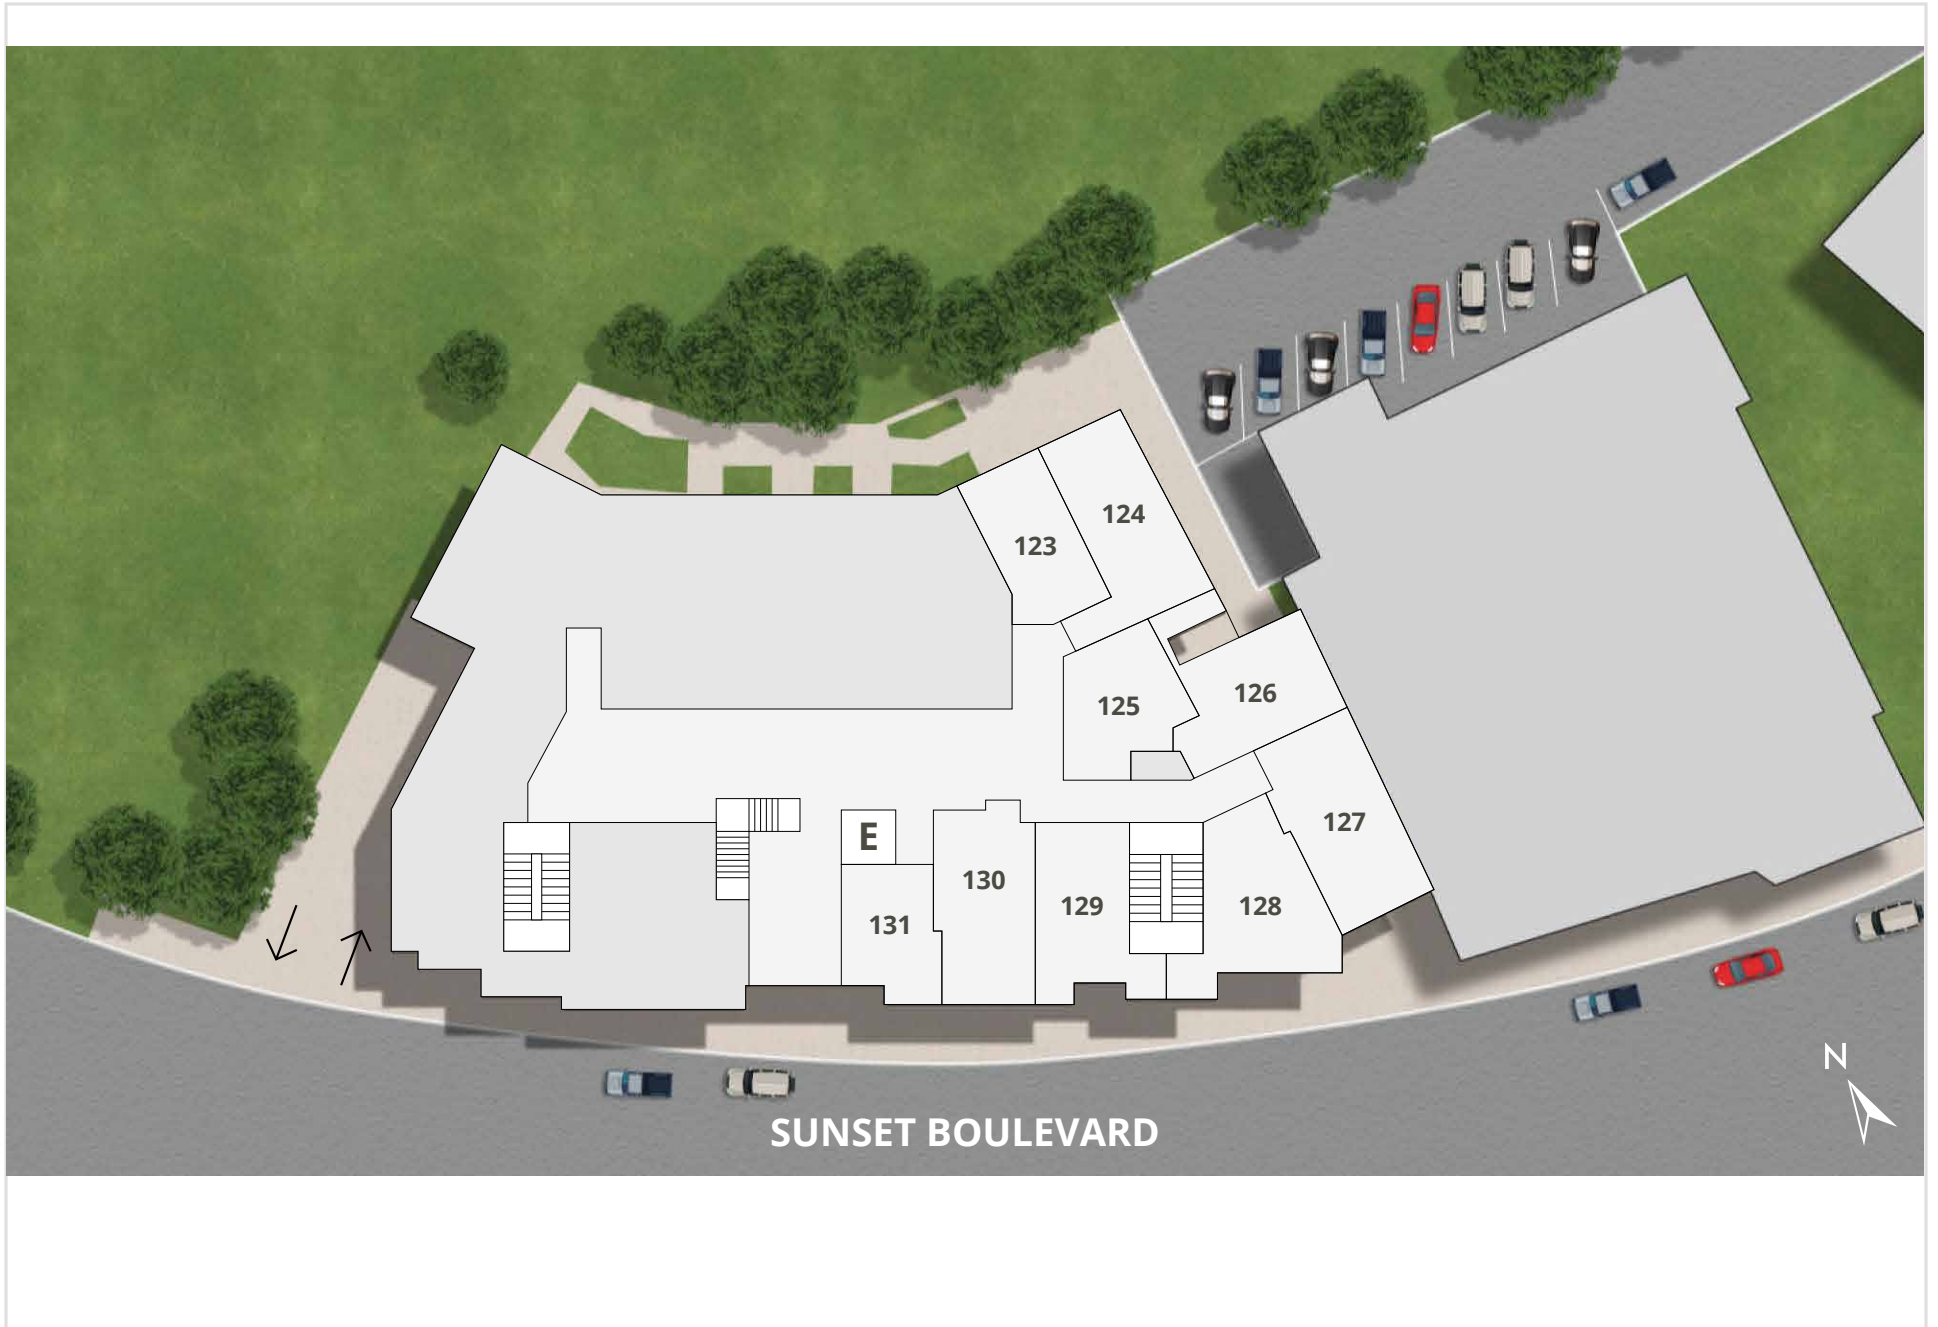

SUNSET BOULEVARD

Floor 0

Atria Park of Pacific Palisades
15441 Sunset Blvd | Pacific Palisades, CA 90272 | www.atriaseniorliving.com

Atria Park
OF PACIFIC PALISADES

Floor 1

Atria Park of Pacific Palisades

15441 Sunset Blvd | Pacific Palisades, CA 90272 | www.atriaseniorliving.com

Atria Park
OF PACIFIC PALISADES

Floor 2

Atria Park of Pacific Palisades

15441 Sunset Blvd | Pacific Palisades, CA 90272 | www.atriaseniorliving.com

Atria Park
OF PACIFIC PALISADES

Floor 3

Atria Park of Pacific Palisades