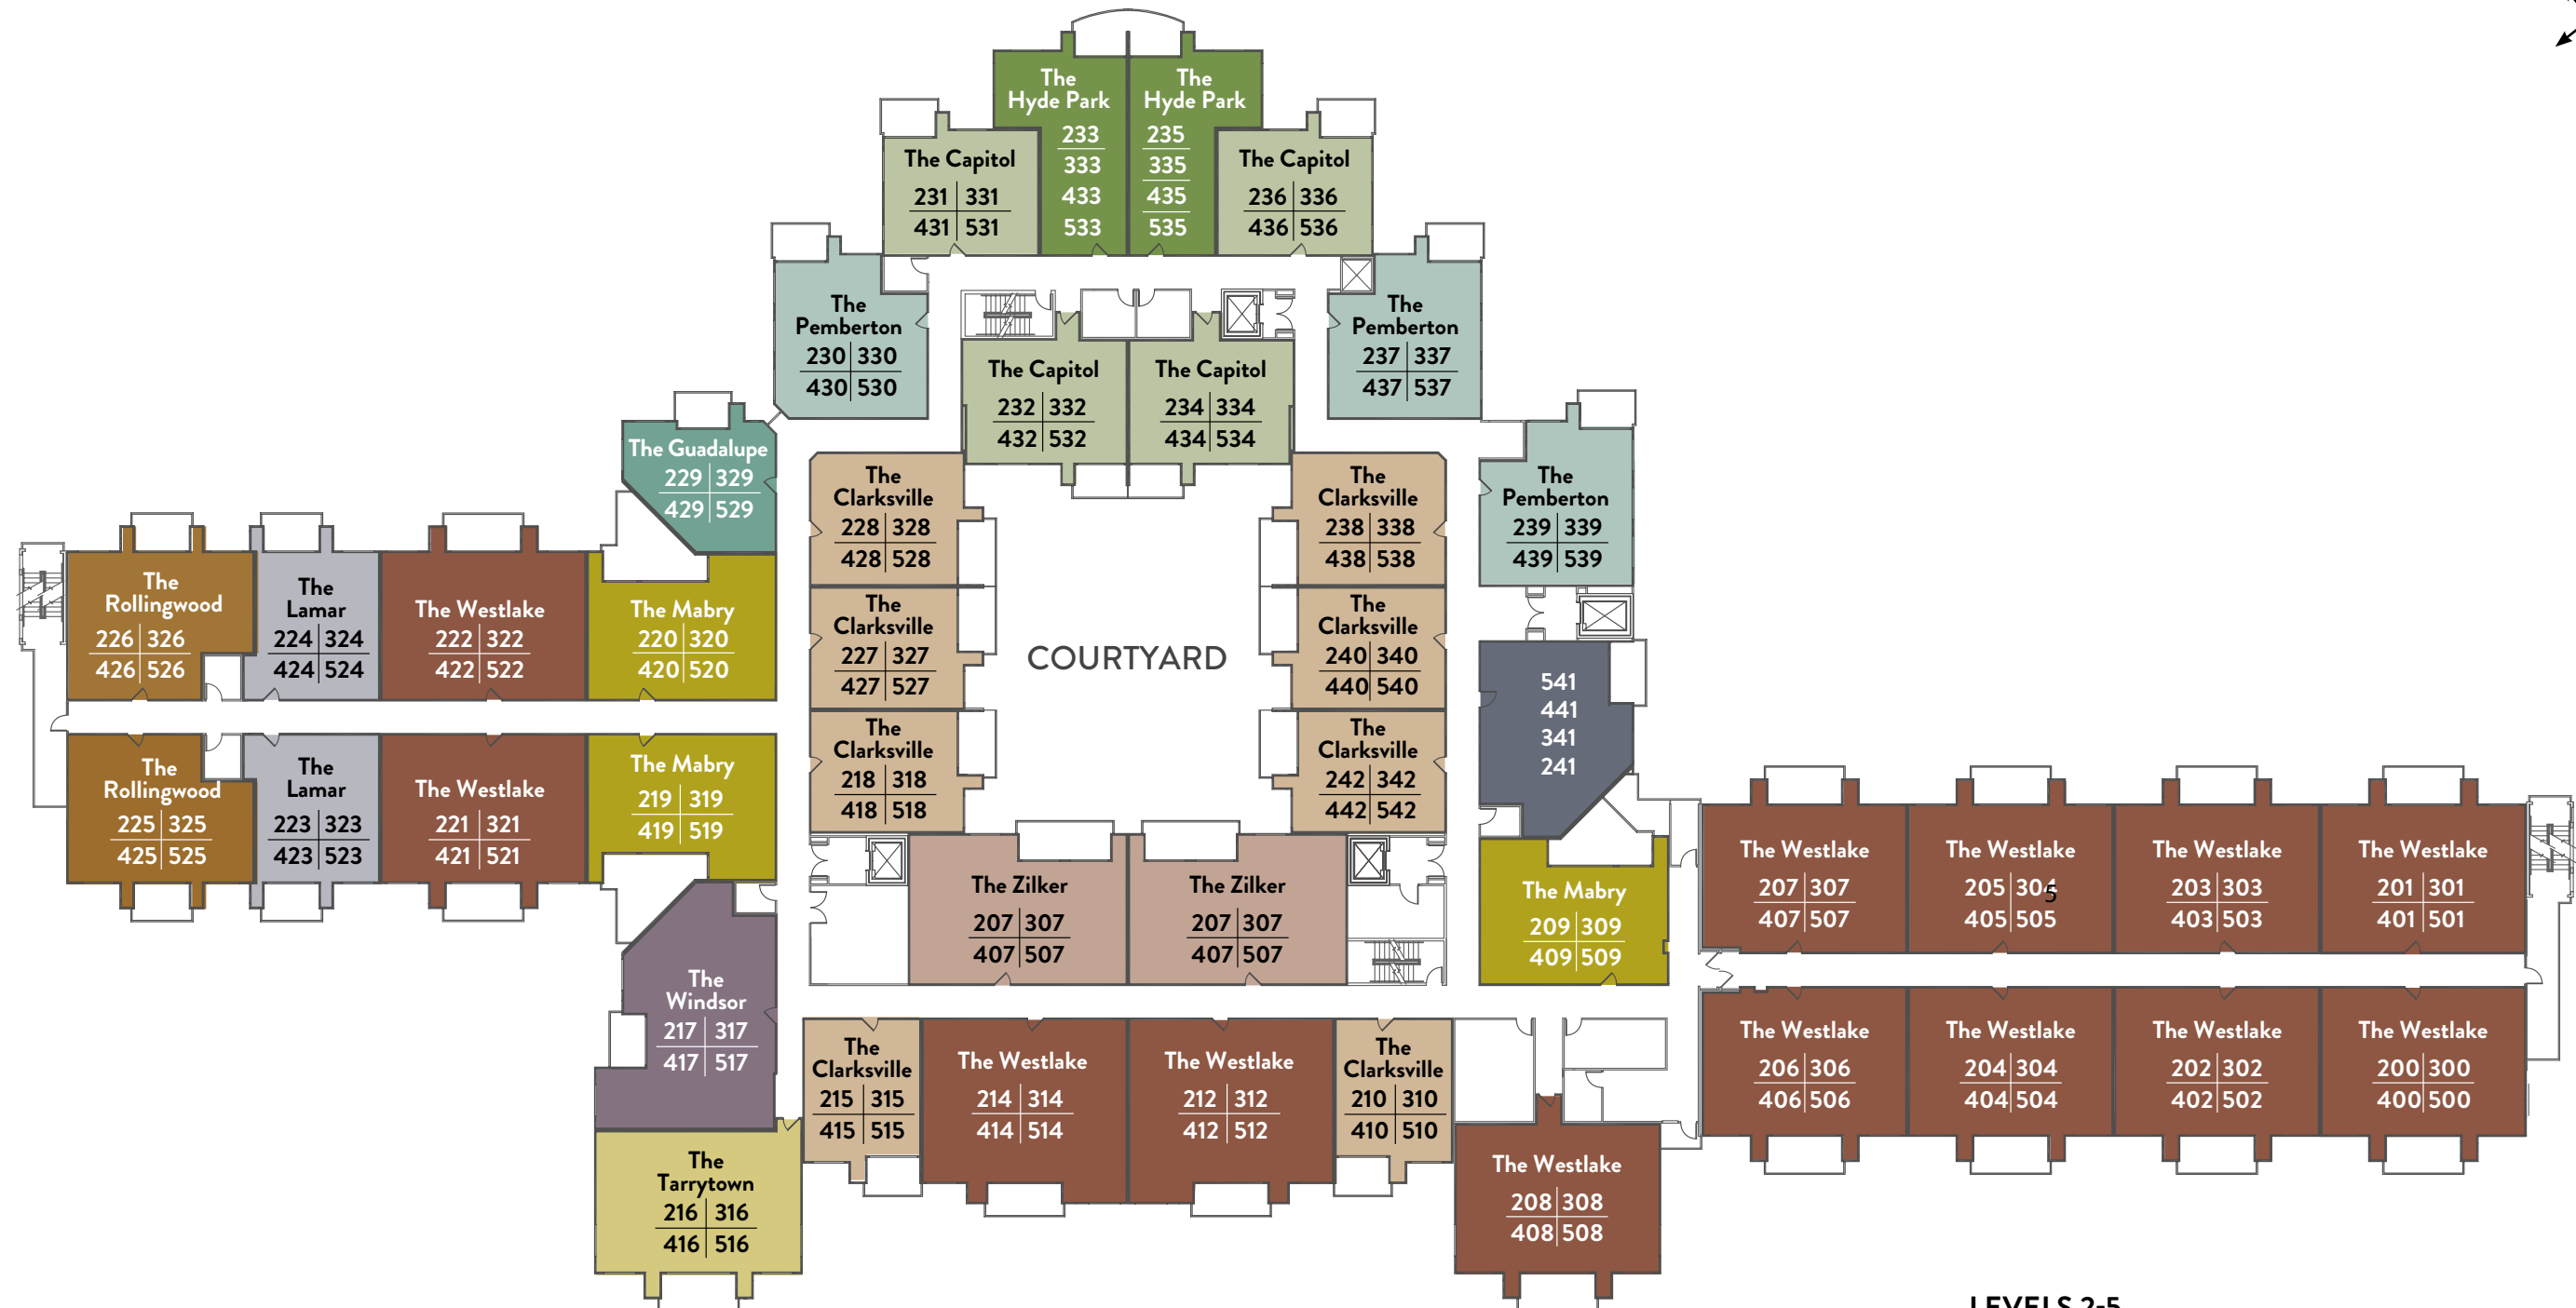

Atria at the Arboretum Site Plan

Atria AT THE ARBORETUM | AtriaArboretum.com

LEGEND

INDEPENDENT LIVING

- | | | | |
|--------------------------------|------------------------------|-------------------------------------|-----------------------------|
| THE CAPITOL
One Bedroom | THE HYDE PARK
One Bedroom | THE ROLLINGWOOD
One Bedroom | THE WESTLAKE
Two Bedroom |
| THE CLARKSVILLE
One Bedroom | THE LAMAR
One Bedroom | THE PEMBERTON
Two Bedroom Deluxe | THE WINDSOR
Two Bedroom |
| THE ENFIELD
One Bedroom | THE MABRY
One Bedroom | THE TARRYTOWN
Two Bedroom Deluxe | THE ZILKER
Two Bedroom |
| THE GUADALUPE
One Bedroom | | | |