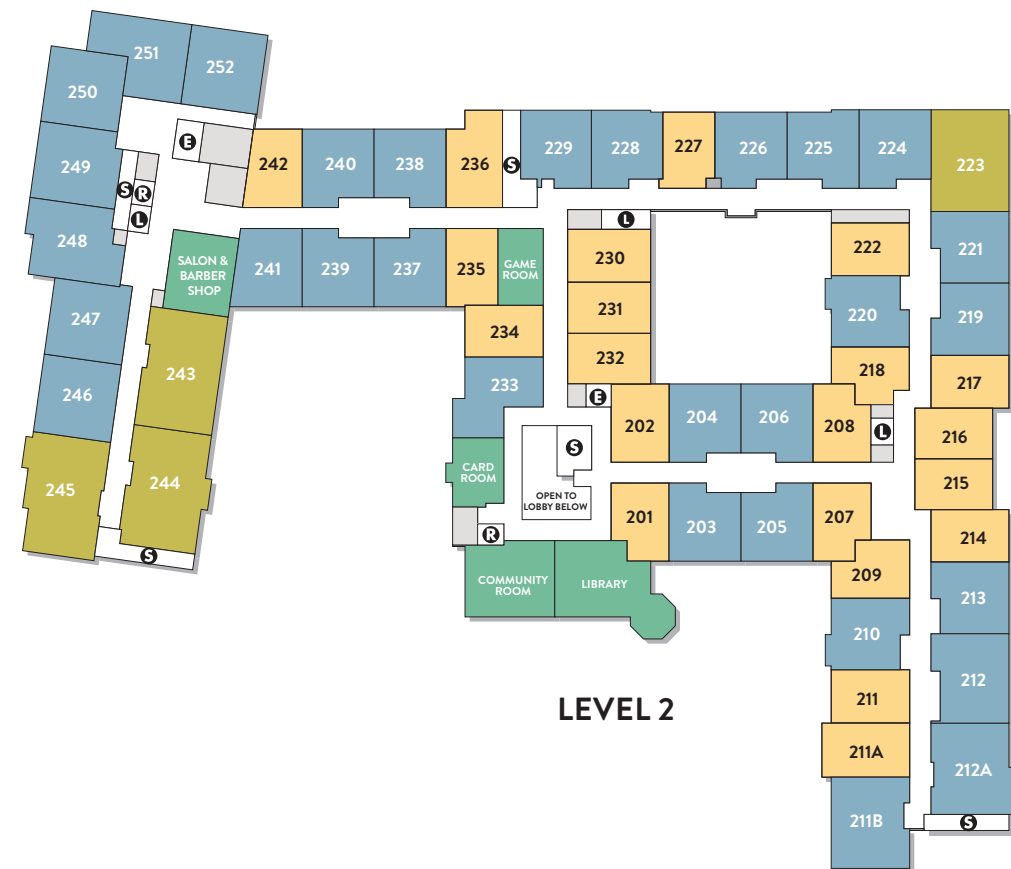

Atria Darien Site Plan

LEGEND

INDEPENDENT & ASSISTED LIVING

- STUDIO
- ONE BEDROOM
- TWO BEDROOM
- COMMUNITY AMENITIES
- ELEVATOR
- STAIRS
- RESTROOMS
- LAUNDRY