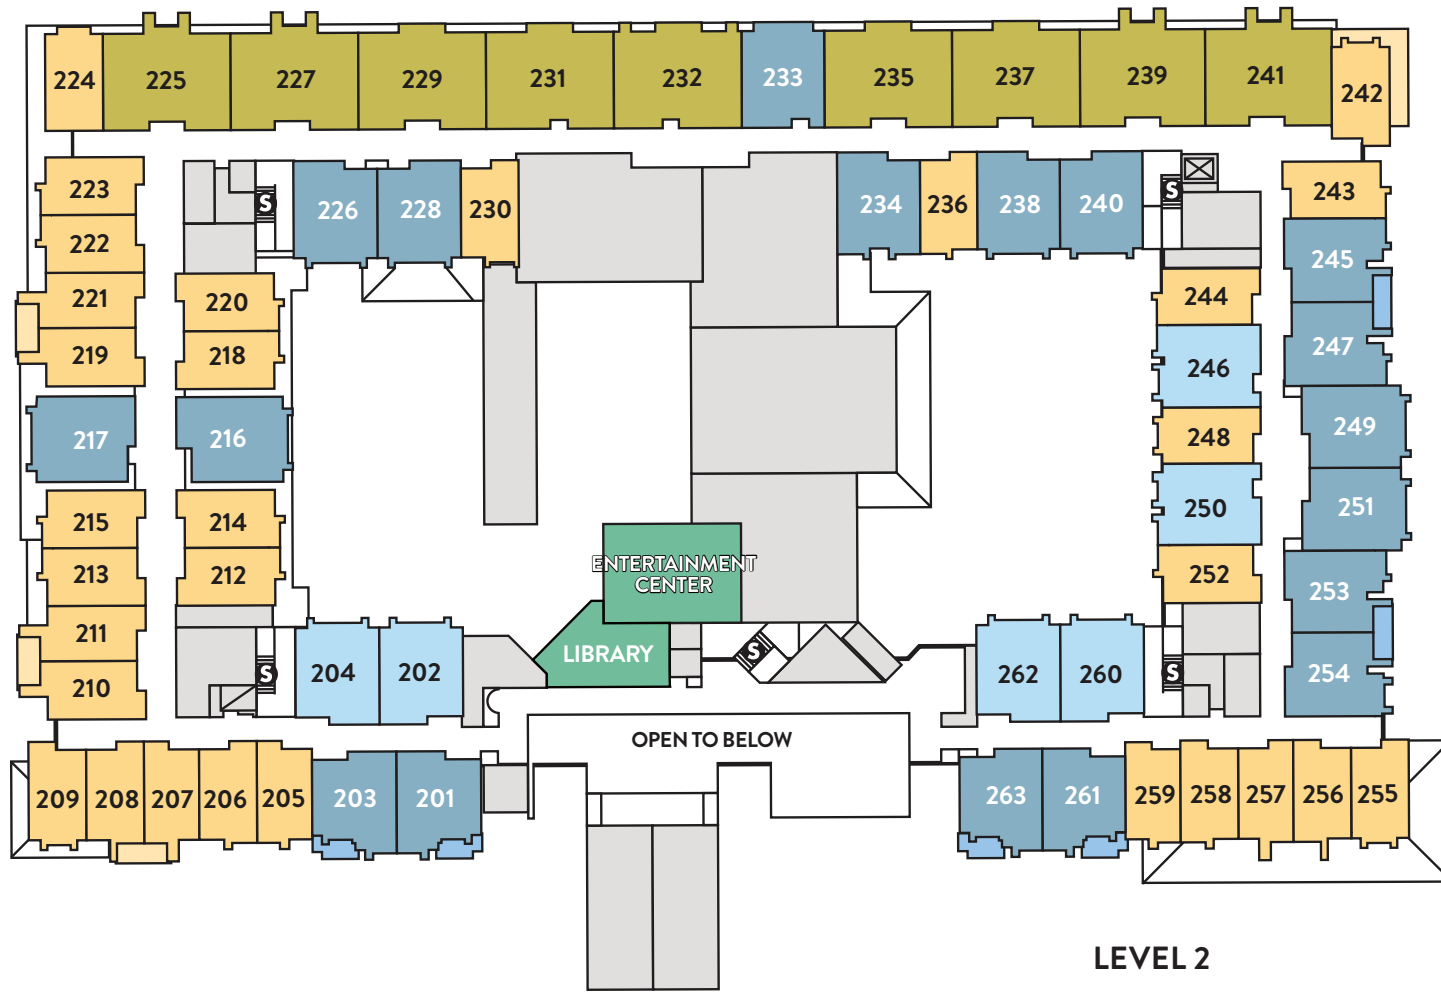

Atria Seville Site Plan

LEGEND

INDEPENDENT & ASSISTED LIVING

- STUDIO
- ONE BEDROOM
- ONE BEDROOM DELUXE
- TWO BEDROOM
- COMMUNITY AMENITIES
- S STAIRS

Atria SEVILLE | AtriaSeville.com

LEVEL 1

LEGEND

INDEPENDENT & ASSISTED LIVING

- STUDIO
- ONE BEDROOM
- ONE BEDROOM DELUXE
- COMMUNITY AMENITIES
- S STAIRS

LEVEL 2 ON REVERSE SIDE ➤