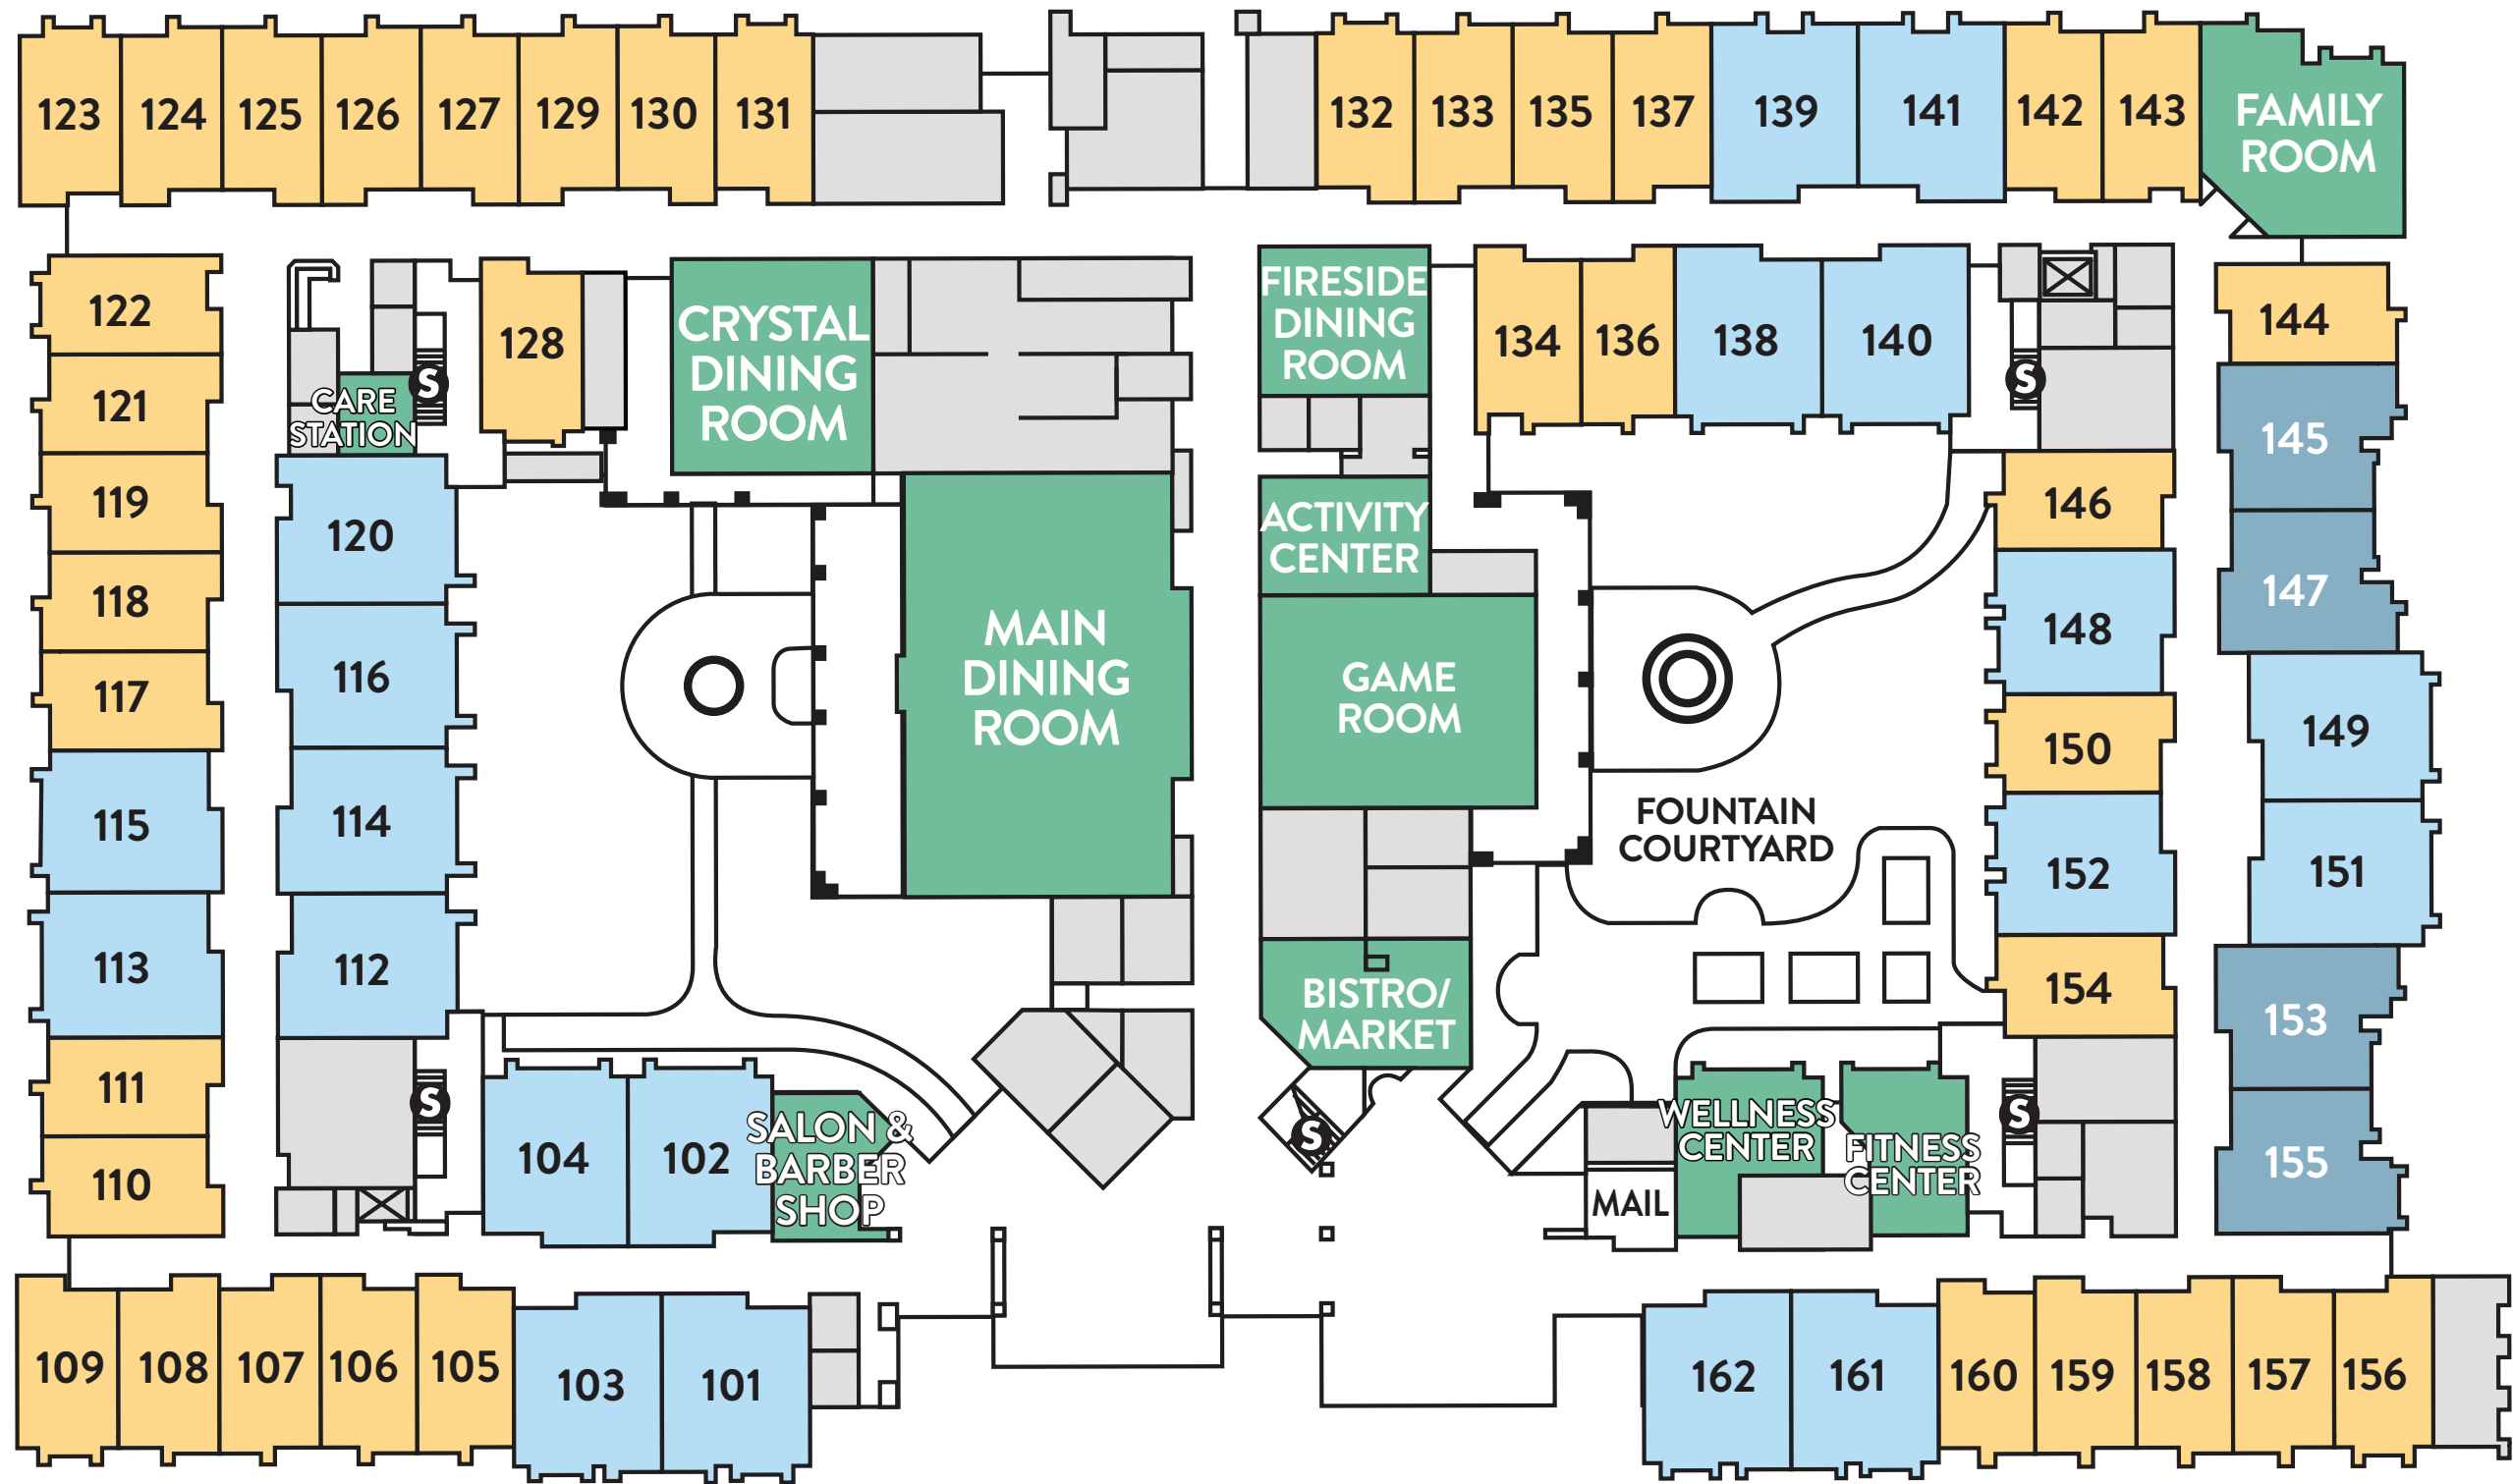

Atria Seville Site Plan

LEGEND

INDEPENDENT & ASSISTED LIVING

- STUDIO
- ONE BEDROOM
- ONE BEDROOM DELUXE
- TWO BEDROOM
- COMMUNITY AMENITIES
- S STAIRS

Atria SEVILLE | AtriaSeville.com

LEVEL 1

LEGEND

INDEPENDENT & ASSISTED LIVING

- STUDIO
- ONE BEDROOM
- ONE BEDROOM DELUXE
- COMMUNITY AMENITIES
- S STAIRS

LEVEL 2 ON REVERSE SIDE ➤