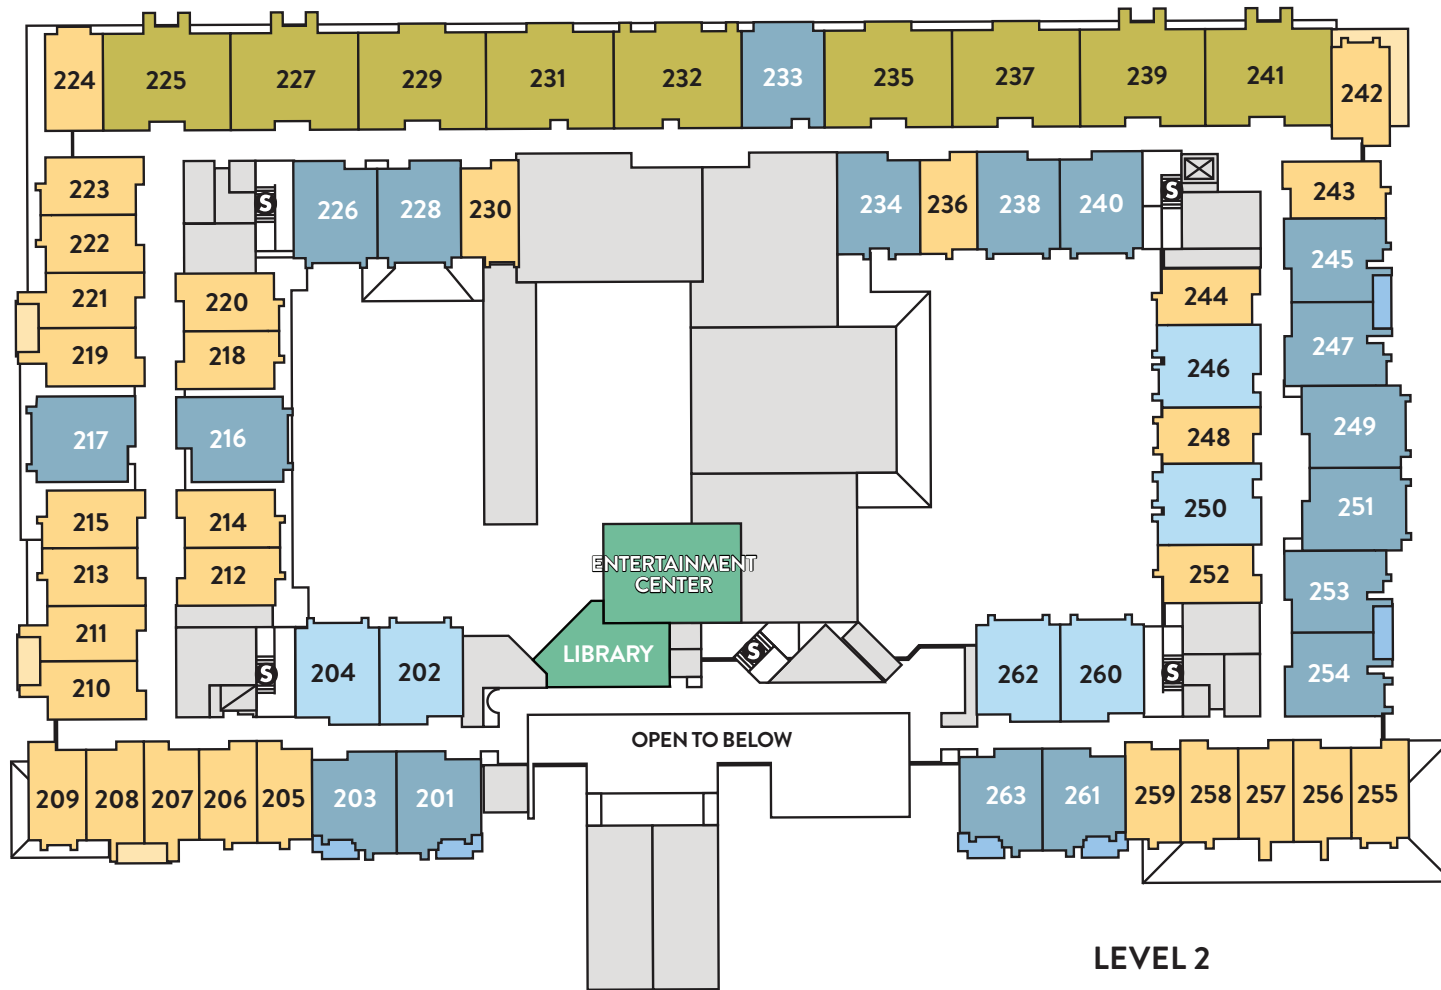

Atria Seville Site Plan

LEGEND

INDEPENDENT & ASSISTED LIVING

- STUDIO
- ONE BEDROOM
- ONE BEDROOM DELUXE
- TWO BEDROOM
- COMMUNITY AMENITIES
- S STAIRS

Atria SEVILLE | AtriaSeville.com

LEVEL 1

LEGEND

INDEPENDENT & ASSISTED LIVING

- STUDIO
 ONE BEDROOM
 ONE BEDROOM DELUXE
- COMMUNITY AMENITIES
 S STAIRS

LEVEL 2 ON REVERSE SIDE