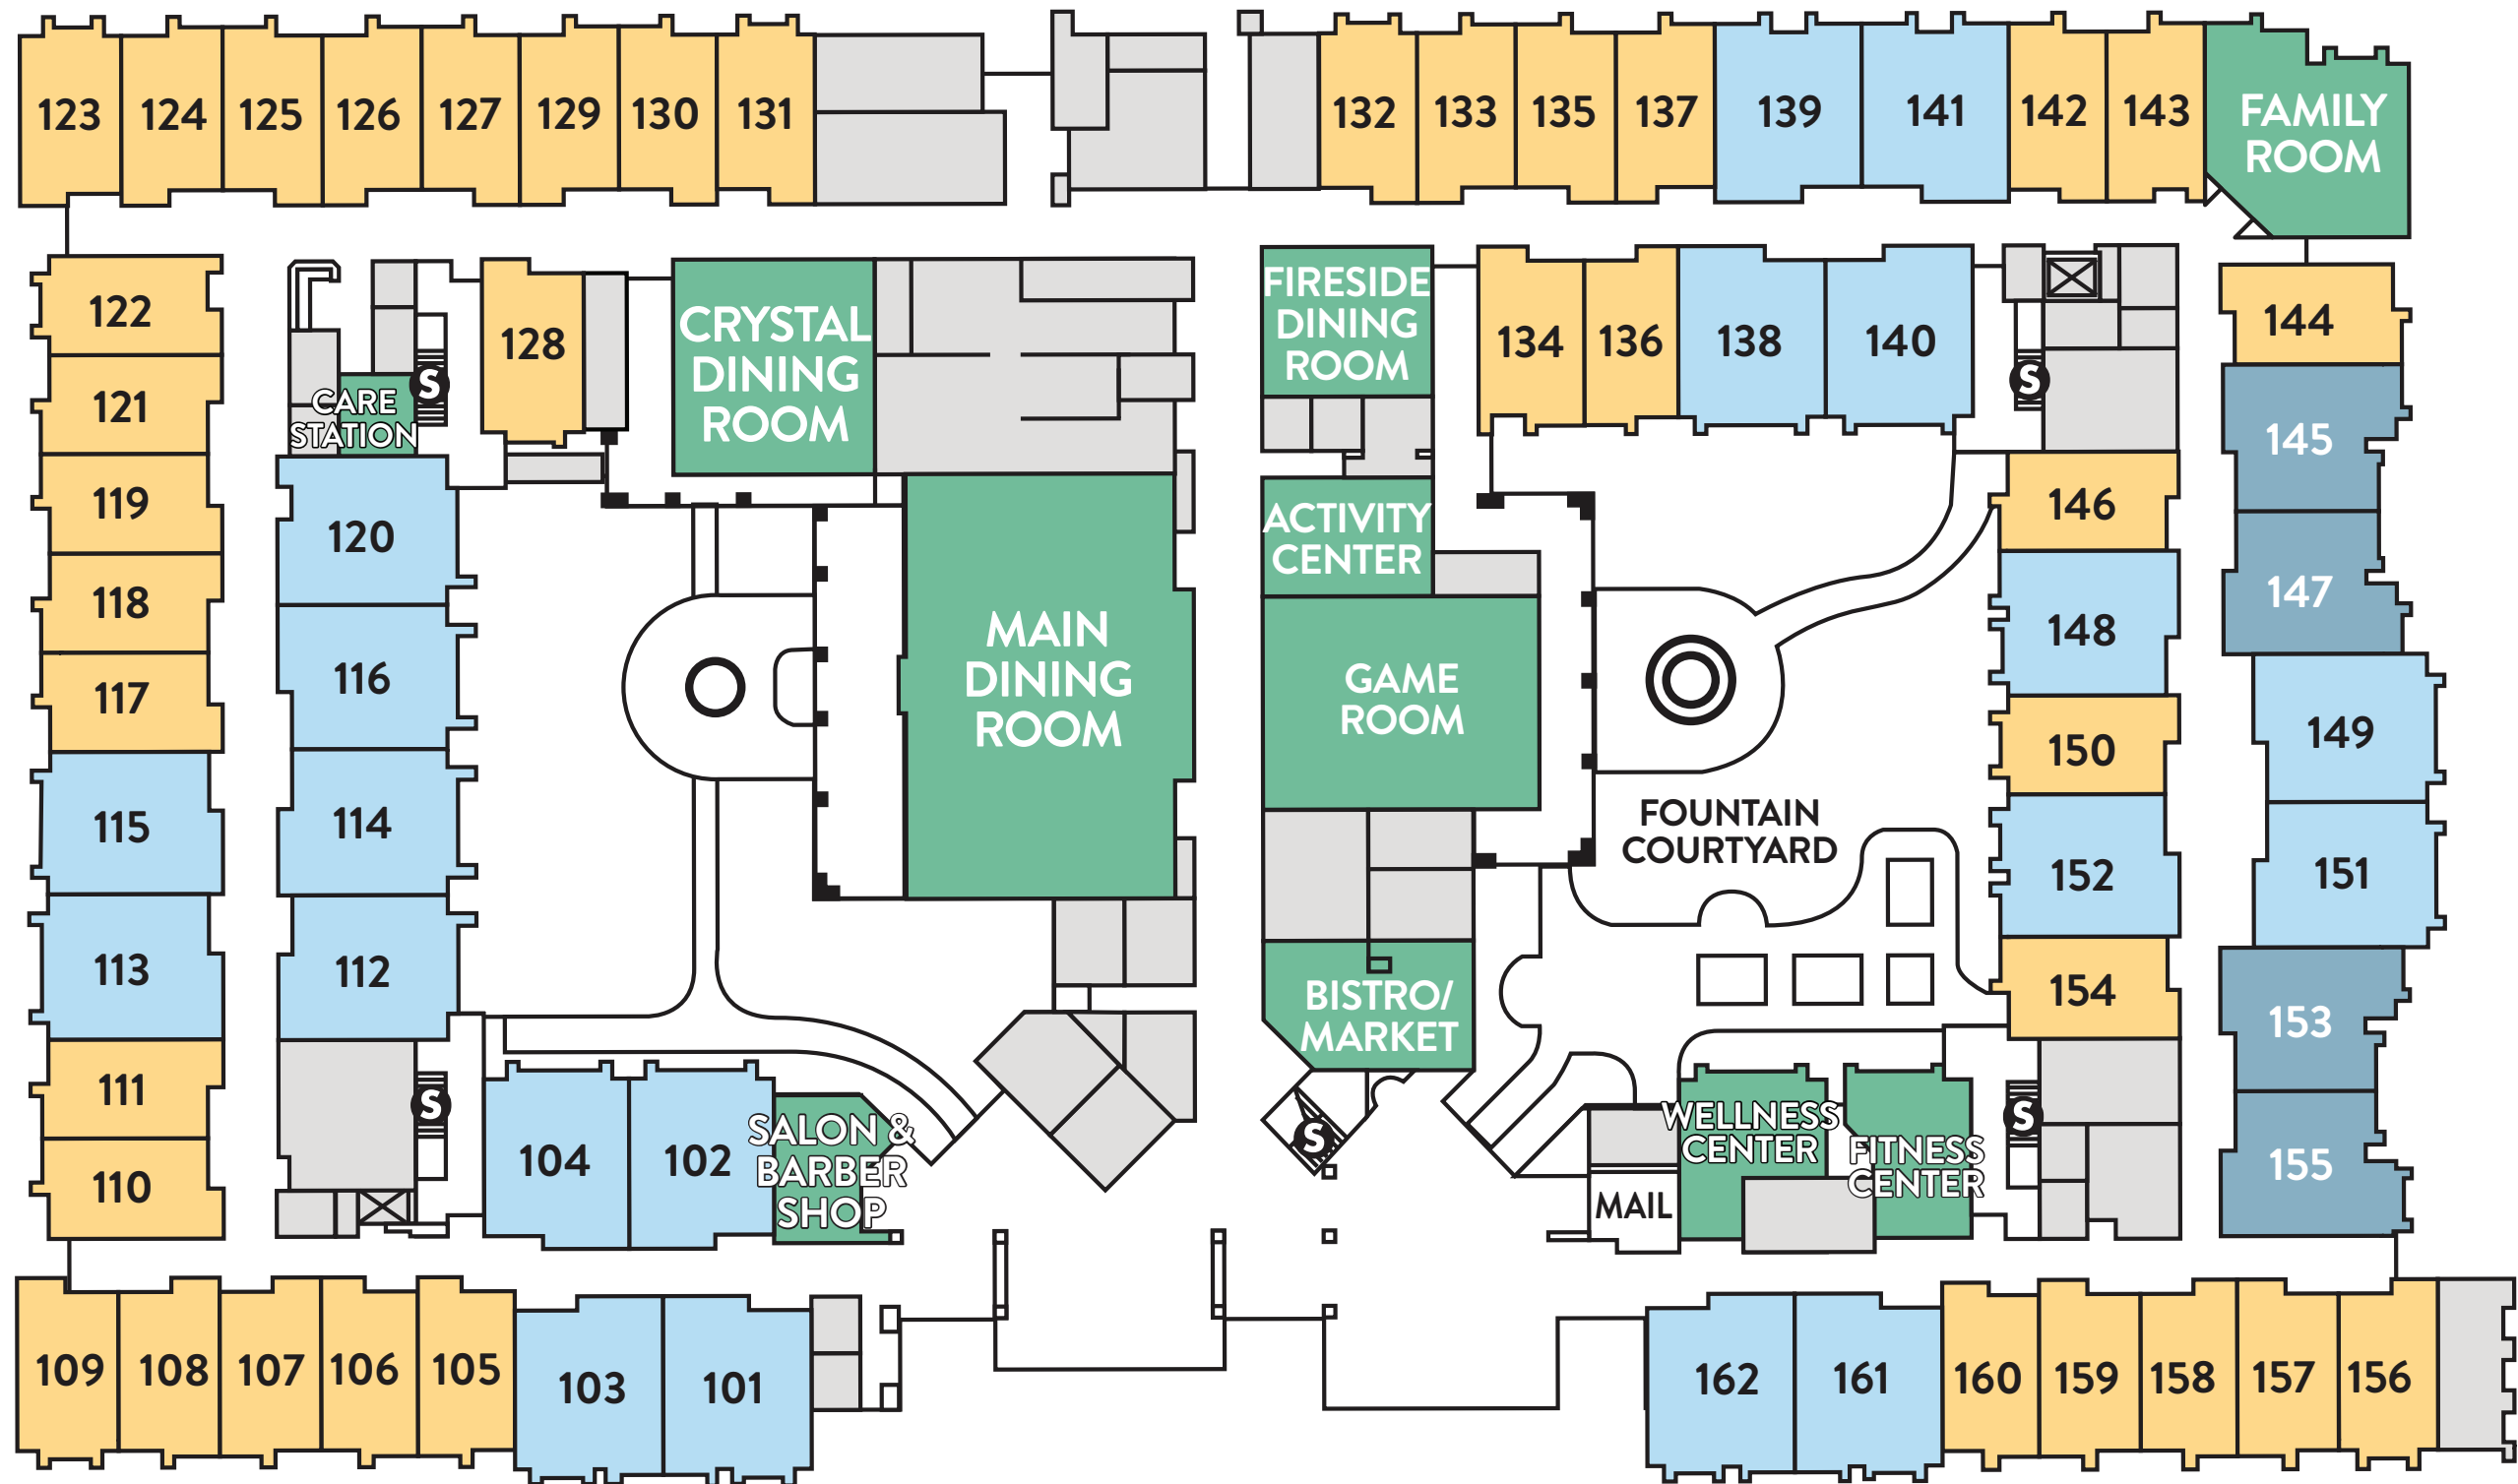

Atria Seville Site Plan

LEGEND

INDEPENDENT & ASSISTED LIVING

- STUDIO
- ONE BEDROOM
- ONE BEDROOM DELUXE
- TWO BEDROOM
- COMMUNITY AMENITIES
- S STAIRS

Atria SEVILLE | AtriaSeville.com

LEVEL 1

LEGEND

INDEPENDENT & ASSISTED LIVING

- STUDIO
 ONE BEDROOM
 ONE BEDROOM DELUXE
- COMMUNITY AMENITIES
 S STAIRS

LEVEL 2 ON REVERSE SIDE