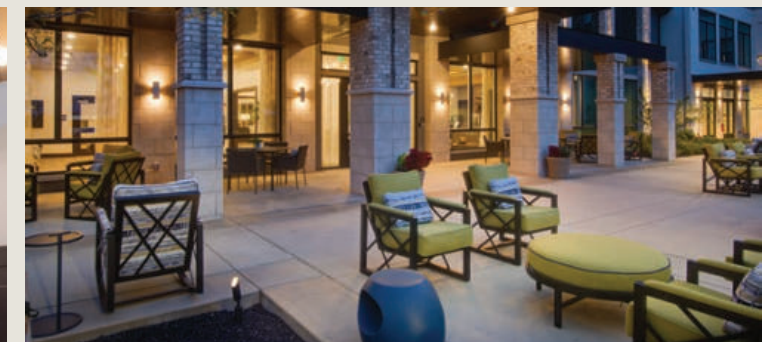

LIFE GUIDANCE® MEMORY CARE

- STUDIO
- SHARED SUITE
- COMMUNITY AMENITIES

- R RESTROOMS
- E ELEVATOR
- L LAUNDRY
- S STAIRS

LEGEND

INDEPENDENT LIVING

- ONE BEDROOM DELUXE
- TWO BEDROOM DELUXE
- COMMUNITY AMENITIES

SUPPORTIVE LIVING

- STUDIO
- ONE BEDROOM
- TWO BEDROOM
- COMMUNITY AMENITIES

- R RESTROOMS
- E ELEVATOR
- L LAUNDRY
- S STAIRS

FAIRPORT LANE

LONGTREE WAY

LEVEL 1

LEVELS 2-4
ON REVERSE SIDE ➤