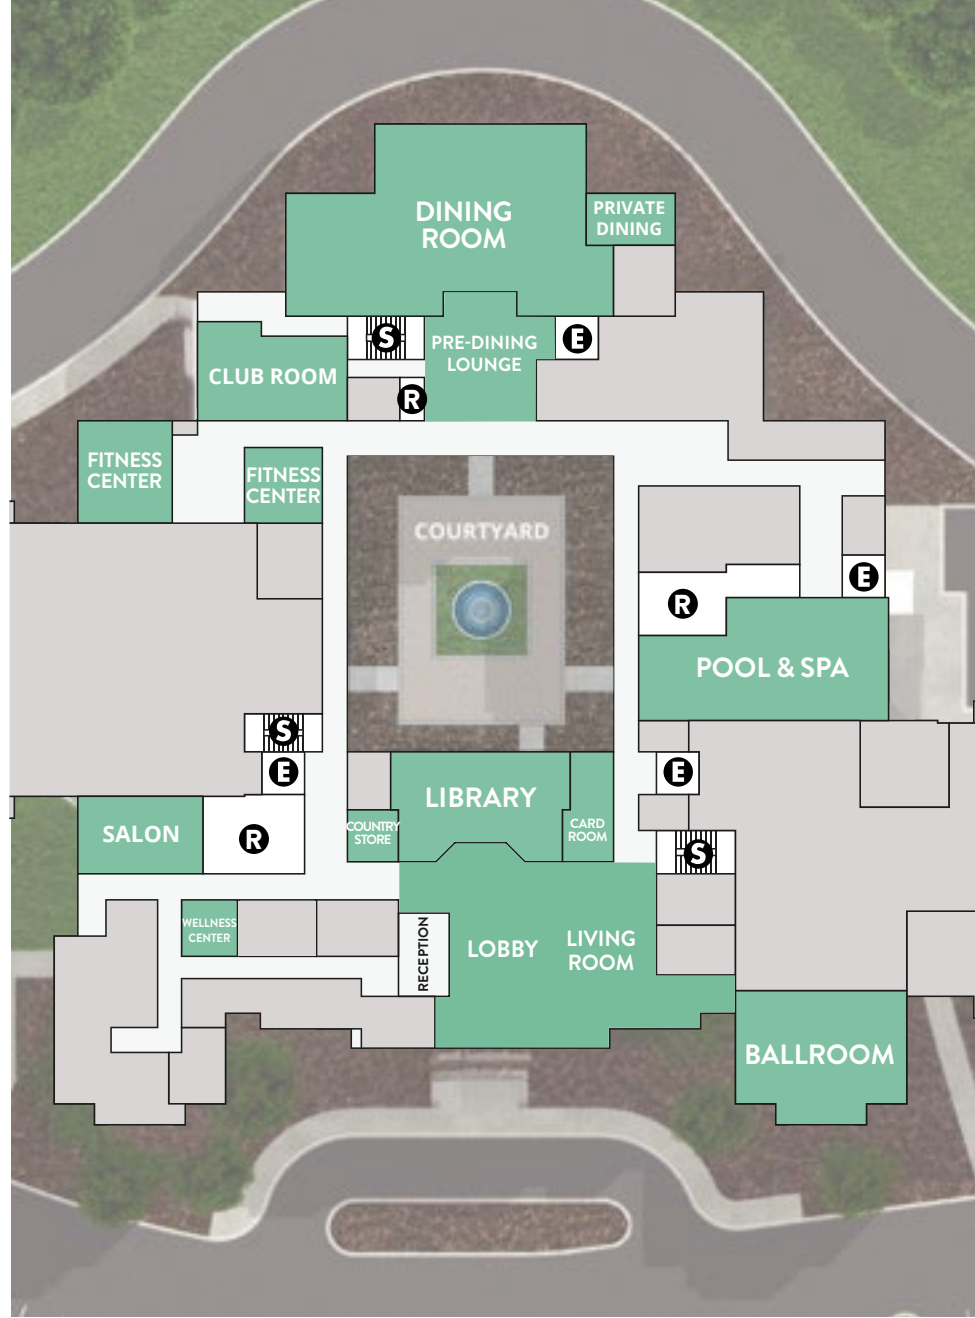

Atria at the Arboretum Site Plan

LEVEL 1

LEGEND

INDEPENDENT LIVING

- COMMUNITY AMENITIES
- E** ELEVATOR **S** STAIRS **R** RESTROOM

Atria AT THE ARBORETUM | AtriaArboretum.com

LEGEND

INDEPENDENT LIVING

- | | |
|---|---|
| THE CAPITOL
One Bedroom | THE HYDE PARK
One Bedroom |
| THE CLARKSVILLE
One Bedroom | THE LAMAR
One Bedroom |
| THE ENFIELD
One Bedroom | THE MABRY
One Bedroom |
| THE GUADALUPE
One Bedroom | THE ROLLINGWOOD
One Bedroom |

- | |
|--|
| THE PEMBERTON
One Bedroom Deluxe |
| THE TARRYTOWN
One Bedroom Deluxe |

- | |
|--|
| THE WESTLAKE
Two Bedroom |
| THE WINDSOR
Two Bedroom |
| THE ZILKER
Two Bedroom |

E ELEVATOR **S** STAIRS

LEVELS 2-5

LEVEL 1 (AMENITY LEVEL) ➤
ON REVERSE SIDE