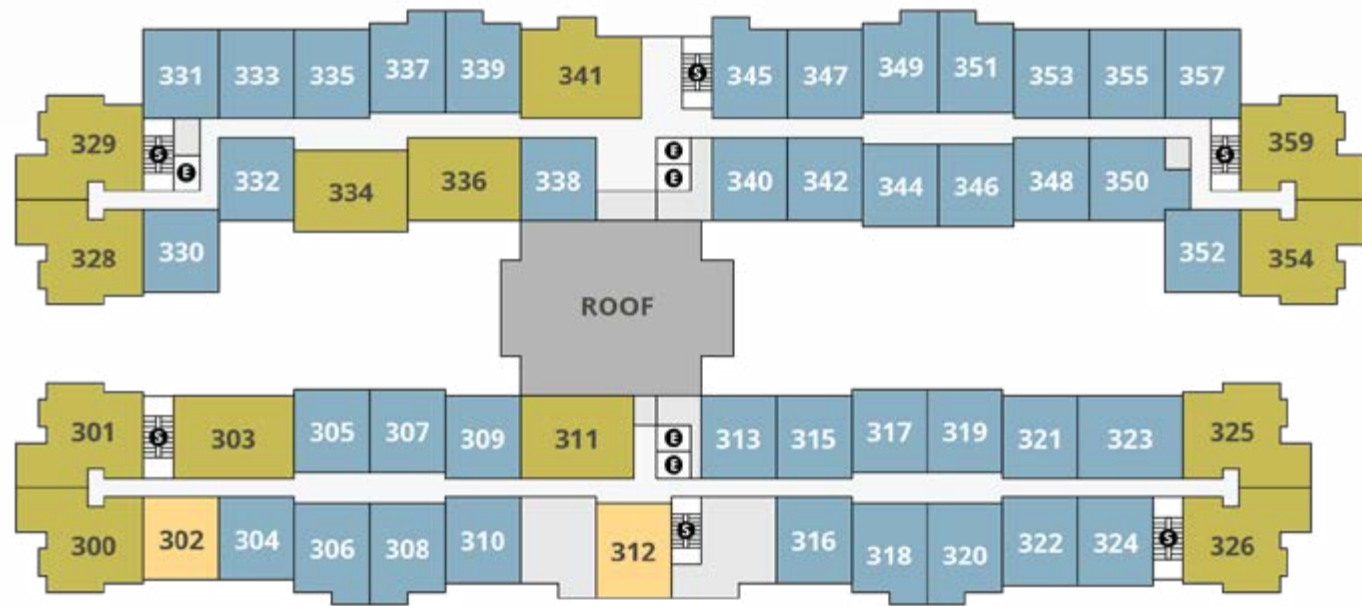

Atria Rye Brook Site Plan

LEVEL 4

LEVEL 3

LEGEND

INDEPENDENT LIVING

STUDIO
 ONE BEDROOM
 TWO BEDROOM

E ELEVATOR
 S STAIRS

Atria RYE BROOK | AtriaRyeBrook.com

LEVEL 1

LEVEL 2

LEGEND

INDEPENDENT LIVING

- STUDIO
- ONE BEDROOM
- TWO BEDROOM
- COMMUNITY AMENITIES

- E ELEVATOR
- S STAIRS
- R RESTROOMS
- L LAUNDRY