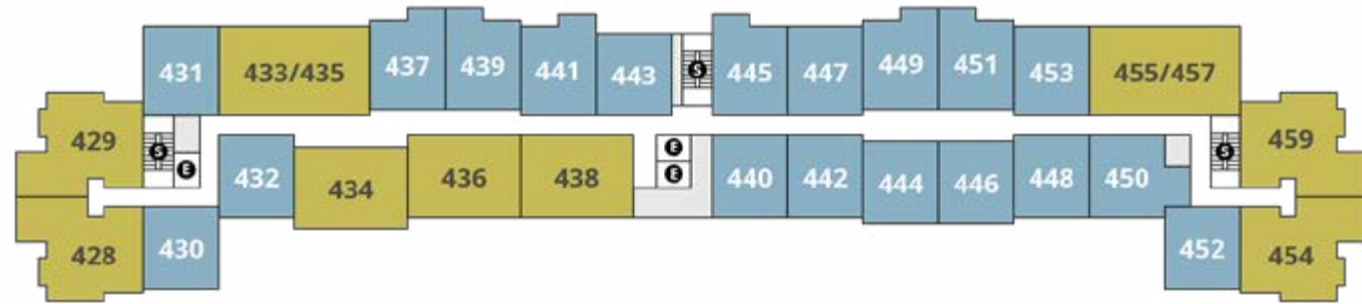

Atria Rye Brook Site Plan

LEVEL 4

LEVEL 3

LEGEND

INDEPENDENT LIVING

STUDIO
 ONE BEDROOM
 TWO BEDROOM

E ELEVATOR
 S STAIRS

Atria RYE BROOK | AtriaRyeBrook.com

LEVEL 1

LEVEL 2

LEGEND

INDEPENDENT LIVING

- STUDIO
- ONE BEDROOM
- TWO BEDROOM
- COMMUNITY AMENITIES

- E ELEVATOR
- S STAIRS
- R RESTROOMS
- L LAUNDRY