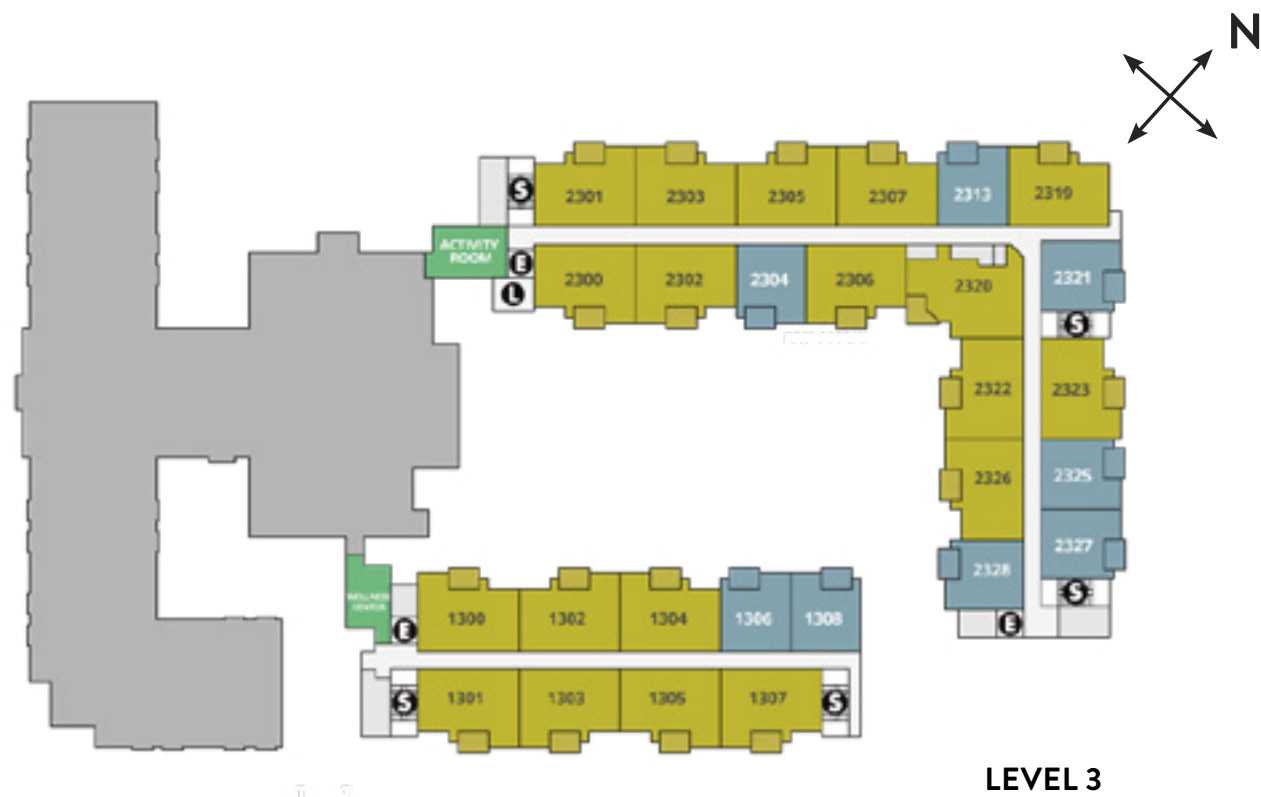

Atria Southpoint Walk Site Plan

LEGEND

INDEPENDENT & ASSISTED LIVING

ONE BEDROOM TWO BEDROOM COMMUNITY AMENITIES

- E** ELEVATOR
- S** STAIRS
- R** RESTROOMS
- L** LAUNDRY

LEGEND

LEVEL 1

INDEPENDENT & ASSISTED LIVING

- STUDIO
- ONE BEDROOM
- TWO BEDROOM
- TWO BEDROOM COTTAGE
- COMMUNITY AMENITIES
- E ELEVATOR
- S STAIRS
- R RESTROOMS
- L LAUNDRY